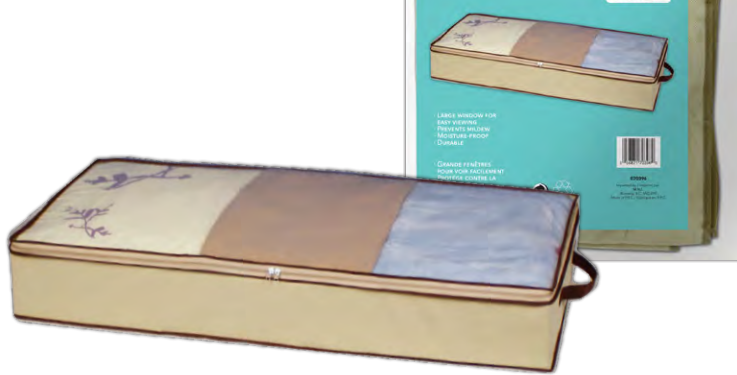

Storage Case Under Bed  
39x18x6"

**\$3<sup>16</sup>** ~~\$3.40~~

**070397**

Storage Case 24x18x12"

**\$2<sup>60</sup>** ~~\$2.80~~

**070398**

Shelves Sweater 12x12x47" Hanging Shelves

**\$6<sup>51</sup>** ~~\$7.00~~