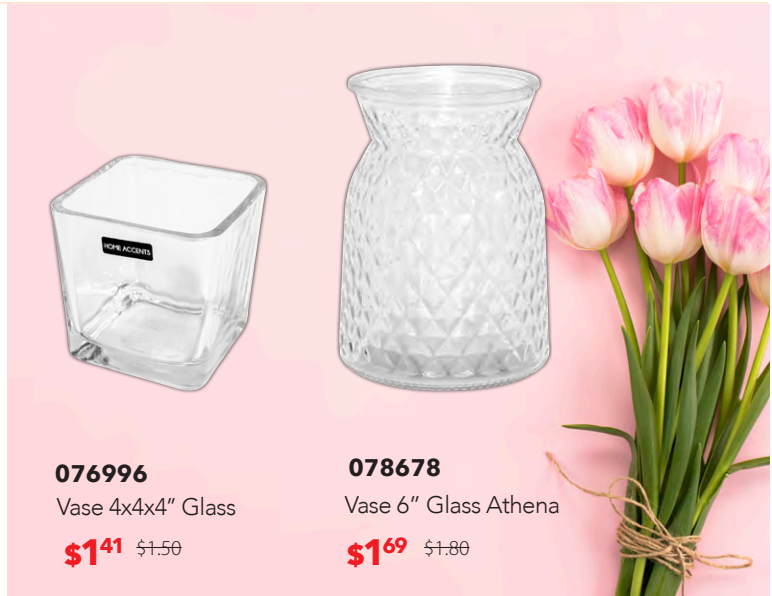

- **076996** Vase 4x4x4" Glass **$1⁴¹** ~~$1.50~~

- **078678** Vase 6" Glass Athena **$1⁶⁹** ~~$1.80~~