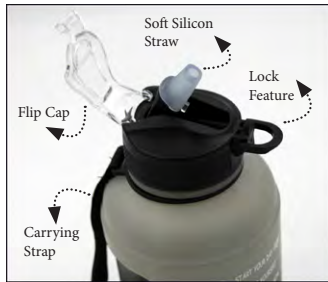

NEW ARRIVALS

079209
Container Stackable
680ml Cliplock
\$1⁸⁰

079210
Container Stackable
800ml Cliplock
\$2³⁰

079211
Container Stackable
1300ml Cliplock
\$2⁵⁰

079199
Donut Pan 6 Ring
Non Stick
\$6⁵⁰

079212
Bottle Water Motivational
1.2L
\$5⁹⁰